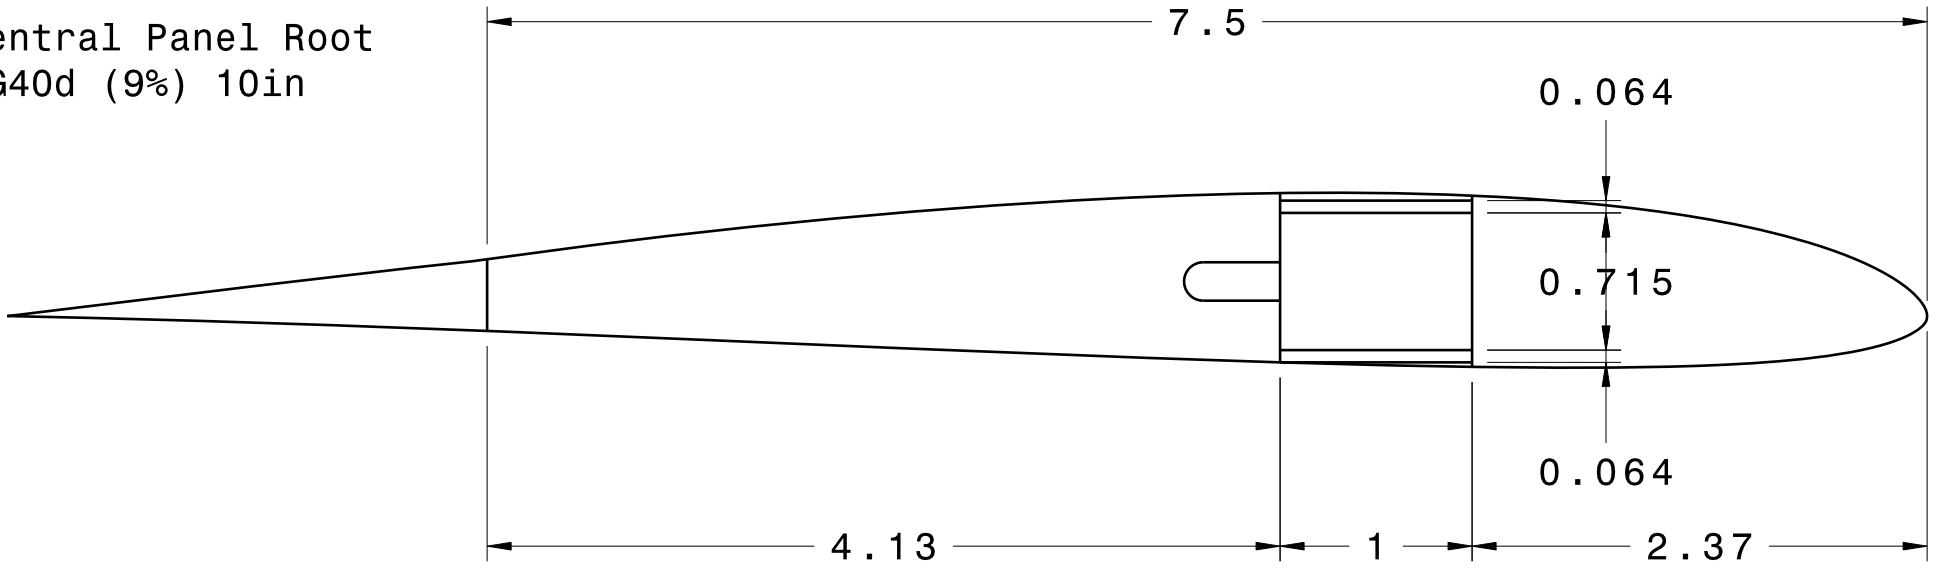

Central Panel Root
AG40d (9%) 10in

Central Panel End
AG40d (8%) 8.75in