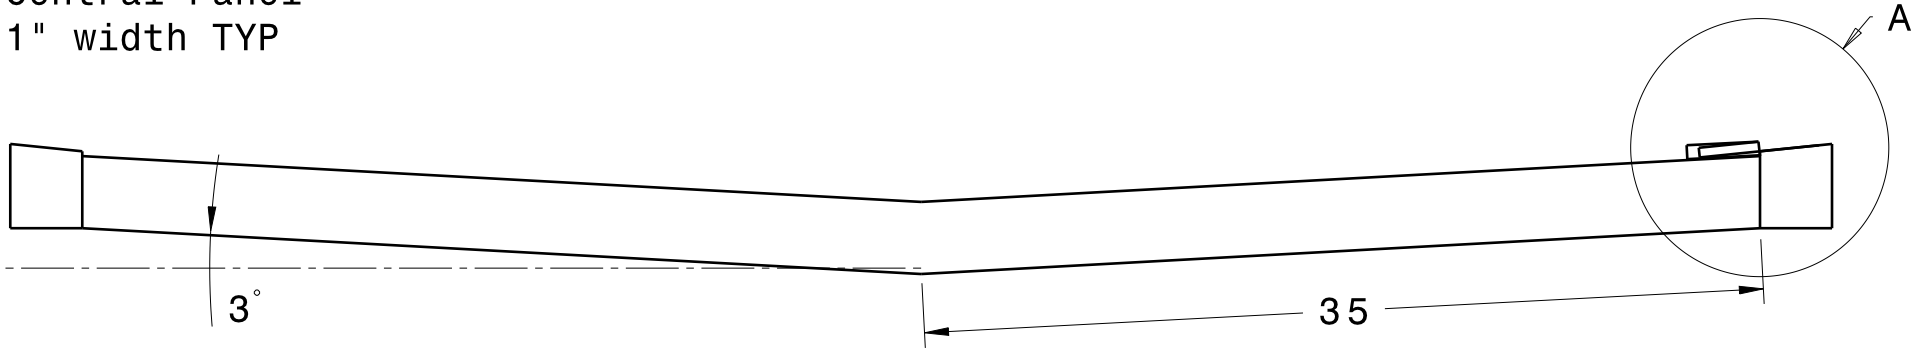

oKuDa Spar Tooling  
Central Panel  
1" width TYP

Detail A  
Scale: 1:1